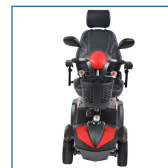

Ventura 4 DLX

HCPCS: N/A

FIGURE A

FIGURE B

FIGURE C

FIGURE D

FIGURE E

FIGURE F

- Easily disassembles for transport
- 400 lbs. Weight Capacity
- Includes interchangeable color panels in Red and Blue (Figure A)
- Armrests are padded and adjustable
- 33AH batteries for extended range
- Ergonomic throttle control
- Height-adjustable swivel seat adjusted forward and backward features fold-down backrest and adjustable headrest
- Front and rear suspension with Anti-tip wheels
- Programmable controller
- Available with 18" or 20" width Captains Seat
- Flat-free, non-marking tires
- Large, plastic carry basket
- Easy-to-adjust Delta tiller
- Headlight, rearview mirrors and turn signals/hazard lights
- Easy free wheel operation

PRODUCTS

Description

VENTURA420CS	VENTURA 4-WHL DELUXE 20"CAPT.SEAT,RED/BL
--------------	--

SPECIFICATIONS

Description

Base Weight	99 lbs.
Batteries (pair)	12V x 33AH
Battery Weight (pair)	46 lbs.
Brakes	Electromagnetic
Charger	4A Offboard
Climbing Angle	7.5°
Dimensions	48 (L) x 25 (W)
Floor to Seat Height	22 - 24
Front Wheels	10 x 3 Flat-free
Ground Clearance	2.5"
HCPCS	N/A
Heaviest Piece Weight	70 lbs.
Maximum Range	16 miles
Motor	24V x 350W x 5100 rpm
Rear Wheels	10" x 3" Flat-free
Seat Dimensions	18" (W) x 18" (D) 20" (W) x 18" (D)