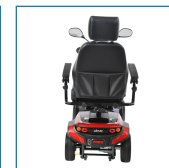

Ventura 4 DLX

HCPCS: N/A

FIGURE C

- Easily disassembles for transport
- 400 lbs. Weight Capacity
- Includes interchangeable color panels in Red and Blue (Figure A)
- Armrests are padded and adjustable
- 33AH batteries for extended range
- Ergonomic throttle control
- Height-adjustable swivel seat adjusted forward and backward features fold-down backrest and adjustable headrest
- Front and rear suspension with Anti-tip wheels
- Programmable controller
- Available with 18" or 20" width Captains Seat
- Flat-free, non-marking tires
- Large, plastic carry basket
- Easy-to-adjust Delta tiller
- Headlight, rearview mirrors and turn signals/hazard lights
- Easy free wheel operation

PRODUCTS

Description

VENTURA420CS	VENTURA 4-WHL DELUXE 20"CAPT.SEAT,RED/BL

SPECIFICATIONS

Description

Base Weight	99 lbs.
Batteries (pair)	12V x 33AH
Battery Weight (pair)	46 lbs.
Brakes	Electromagnetic
Charger	4A Offboard
Climbing Angle	7.5°
Dimensions	48 (L) x 25 (W)
Floor to Seat Height	22 - 24
Front Wheels	10 x 3 Flat-free
Ground Clearance	2.5"
HCPCS	N/A
Heaviest Piece Weight	70 lbs.
Maximum Range	16 miles
Motor	24V x 350W x 5100 rpm
Rear Wheels	10" x 3" Flat-free
Seat Dimensions	18" (W) x 18" (D) | 20" (W) x 18" (D)