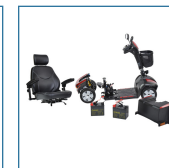

Ventura 4 DLX

HCPCS: N/A

FIGURE D

- Easily disassembles for transport
- 400 lbs. Weight Capacity
- Includes interchangeable color panels in Red and Blue (Figure A)
- Armrests are padded and adjustable
- 33AH batteries for extended range
- Ergonomic throttle control
- Height-adjustable swivel seat adjusted forward and backward features fold-down backrest and adjustable headrest
- Front and rear suspension with Anti-tip wheels
- Programmable controller
- Available with 18" or 20" width Captains Seat
- Flat-free, non-marking tires
- Large, plastic carry basket
- Easy-to-adjust Delta tiller
- Headlight, rearview mirrors and turn signals/hazard lights
- Easy free wheel operation

PRODUCTS

Description

VENTURA420CS	VENTURA 4-WHL DELUXE 20"CAPT.SEAT,RED/BL

SPECIFICATIONS

Description

Base Weight	99 lbs.
Batteries (pair)	12V x 33AH
Battery Weight (pair)	46 lbs.
Brakes	Electromagnetic
Charger	4A Offboard
Climbing Angle	7.5°
Dimensions	48 (L) x 25 (W)
Floor to Seat Height	22 - 24
Front Wheels	10 x 3 Flat-free
Ground Clearance	2.5"
HCPCS	N/A
Heaviest Piece Weight	70 lbs.
Maximum Range	16 miles
Motor	24V x 350W x 5100 rpm
Rear Wheels	10" x 3" Flat-free
Seat Dimensions	18" (W) x 18" (D) | 20" (W) x 18" (D)